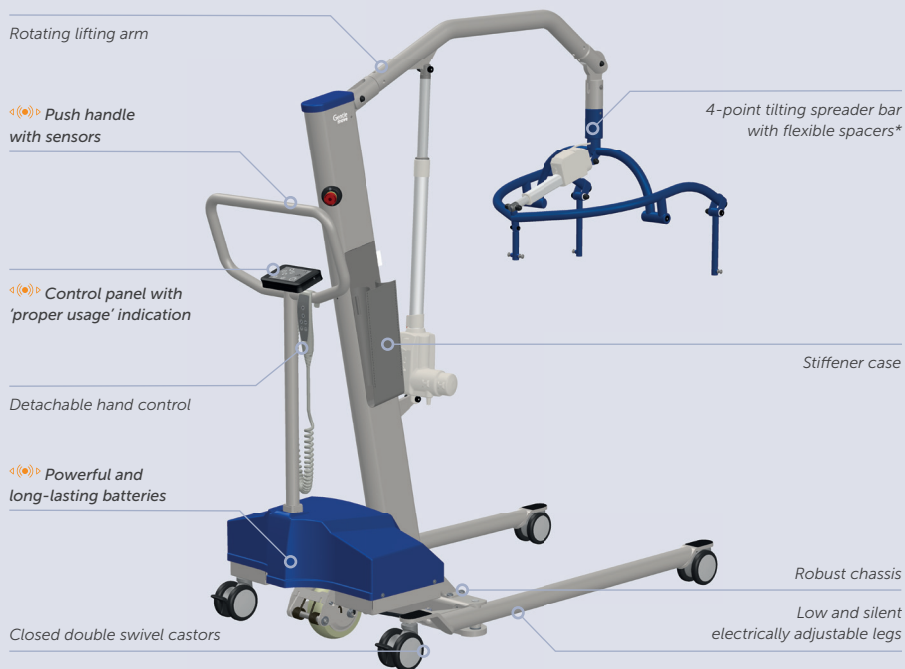

GentleMOVE *touch&move* 3.1

Spreader bars

4-point tilting spreader bar
2-point spreader bar

Optional

Weighing unit

A B C D E

MAXIMUM LIFTING WEIGHT **200 kg**

Safe and comfortable for both patient and caregiver

Solid pivot hoist with extra lifting height and *touch&move* driving support

The **GentleMOVE** is a passive hoist for moving patients safely and comfortably. The rotating lifting arm provides extra lifting height, especially when the hoist is driven from the front. In combination with the lengthwise movable spreader bar, the patient can be positioned right at the back of the chair.

The *touch&move* driving support makes working with the hoist easier and physically less demanding for the caregiver. A gentle push against the push handle is enough to activate the additional wheel under the hoist. This makes it easier to set the hoist in motion and to manoeuvre in small spaces. *touch&move* is a smart solution for tackling physical strain, reducing the risk of physical complaints.

The width of the electrically spreadable legs is easy to adjust in a silent way. The **GentleMOVE** has a four-point electric tilting spreader bar with flexible spacers. Suitable for a wide range of slings with clips. The **GentleMOVE** can also be fitted with a two-point spreader bar for slings with loops and is optionally available with a weighing unit for weighing patients easily on a regular basis.